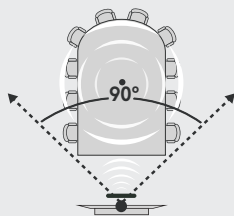

RIGHTSENSE TECHNOLOGIES AND DESIGN INNOVATIONS

Integrated Logitech RightSense technologies, built into Rally, automate a better user experience. RightSight perfectly auto-frames participants no matter their distance from the lens. RightLight prioritizes faces over environment to render natural-looking skin tones while RightSound enhances vocal clarity by suppressing background noise, auto-leveling voices, and focusing on active speakers to support better meetings.

RightSight

Logitech RightSight camera control technology automatically moves the lens and adjusts the zoom so no one gets left out of the picture. RightSight detects human figures, not just faces, to ensure that meeting participants remain in view and optimally framed on-screen.

RightLight

Logitech RightLight with Wide Dynamic Range (WDR) helps everyone look their best on camera, regardless of lighting conditions. RightLight reduces video noise, optimizes light balance, and fine-tunes color and saturation for natural results across all skin tones.

RightSound

Logitech RightSound is a suite of audio processing technologies and design innovations that deliver enterprise-class sound to video conferences. Optimized for the human voice, RightSound reduces unwanted vibrations and noise, and zeroes in on the active speaker to convey their every word with remarkable clarity.

ROOM SETUP DIAGRAMS

Rally

UP TO 10 SEATS